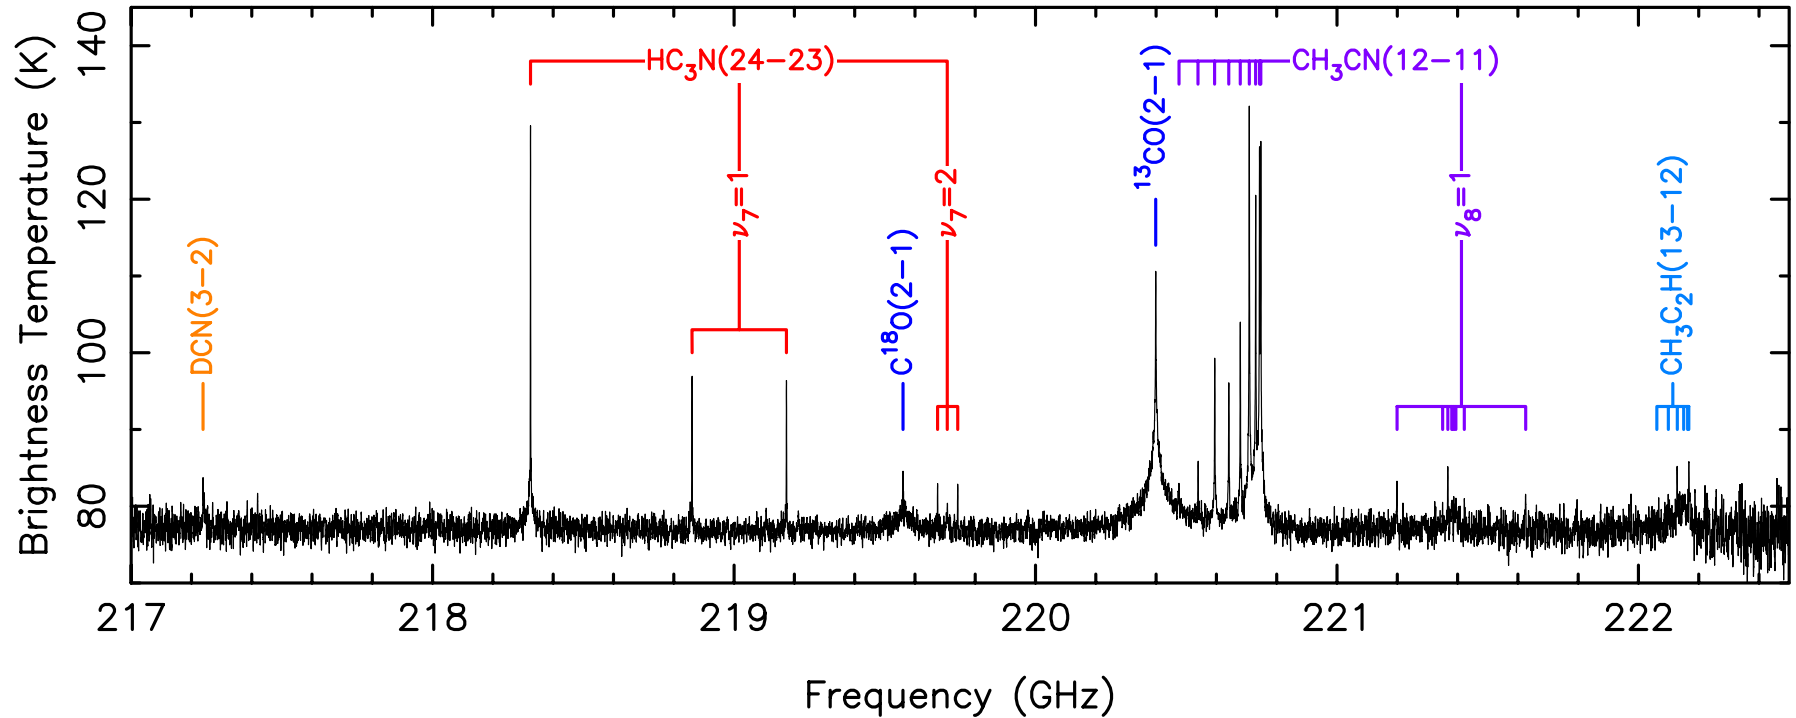

# A Serendipitous Line Survey of Titan in the 1.3mm Band

Gurwell, Butler & Moullet  
Poster A-1

So. Much. Data.