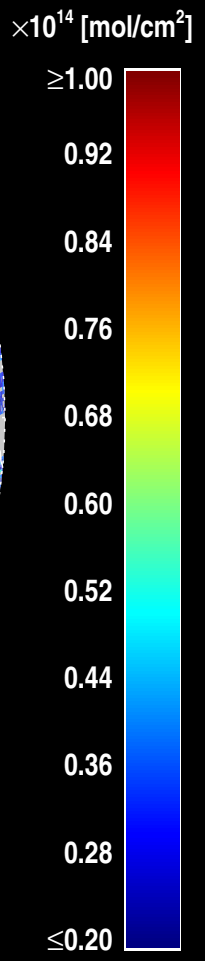

# OMI BrO NRT Total Column $1138z$

Smithsonian Astrophysical Observatory