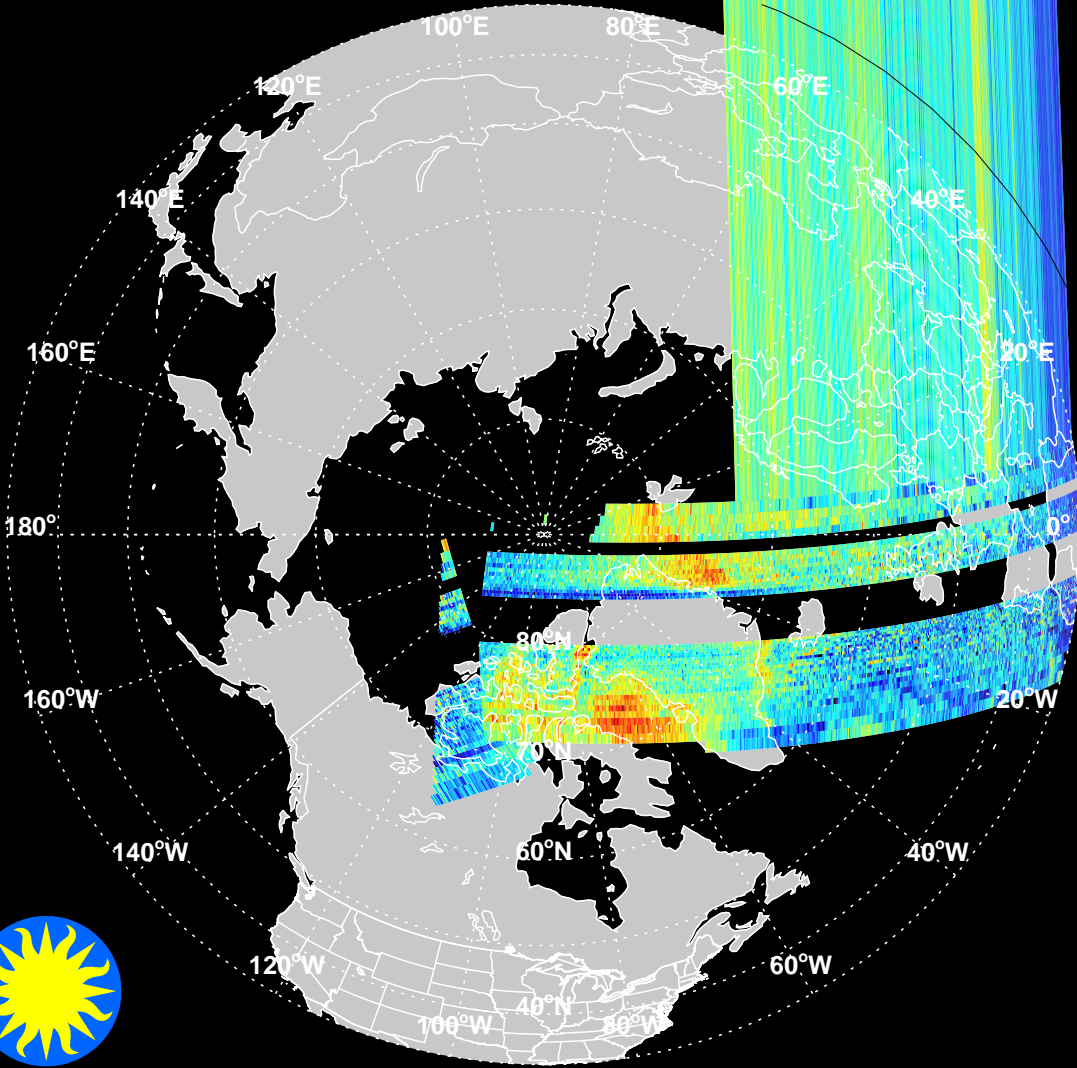

# OMI BrO NRT Total Column $1138z$

Smithsonian Astrophysical Observatory