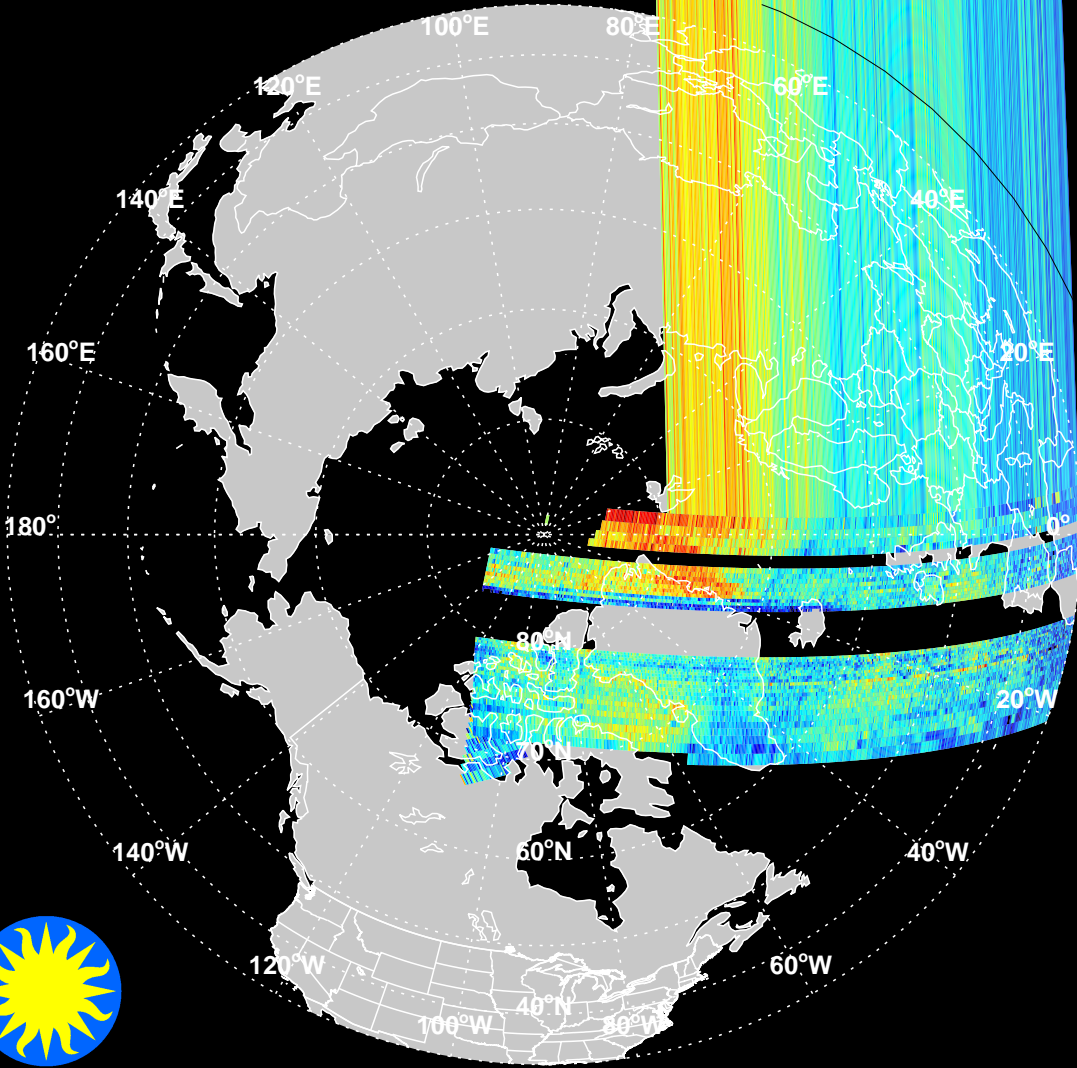

# OMI BrO NRT Total Column 1156z

Smithsonian Astrophysical Observatory