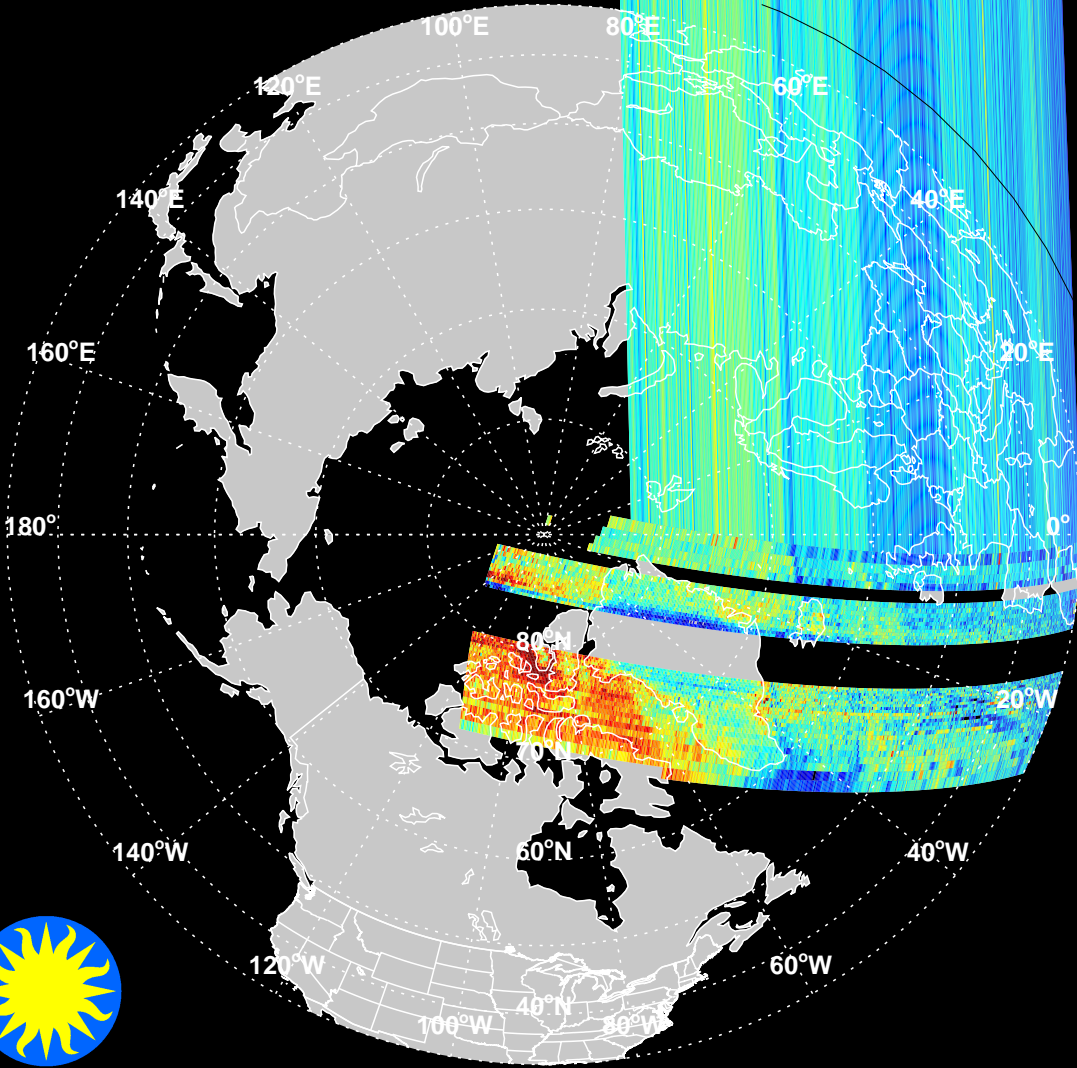

# OMI BrO NRT Total Column 27 1221z

Smithsonian Astrophysical Observatory